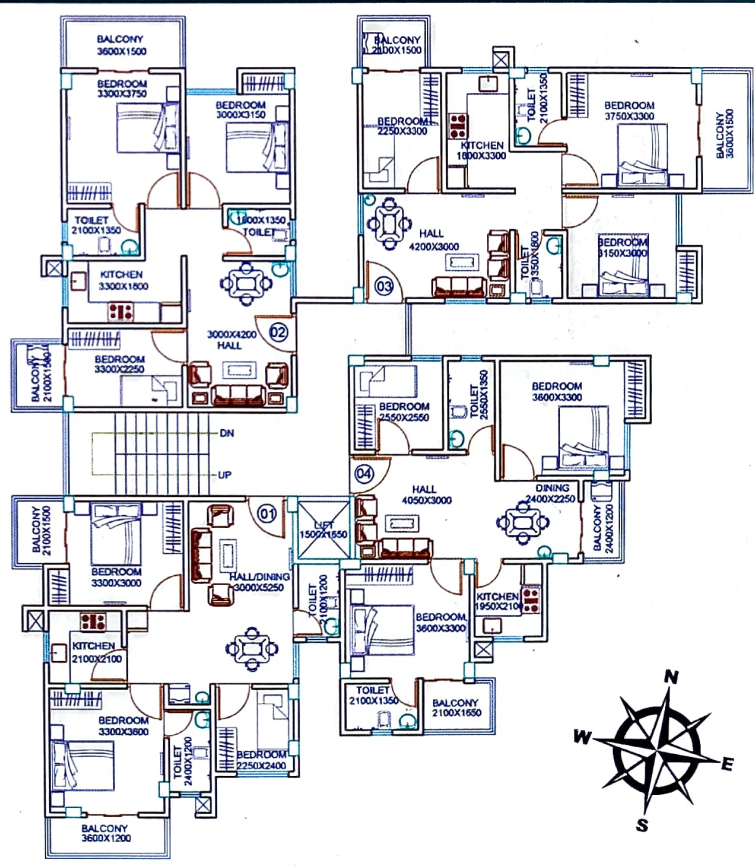

STRUCTURAL CONSULTANT

ZENITH ENGINEERING
&
CONSULTANCY
GUWAHATI

Disclaimer
All details in this booklet are for easy information and concept purposes only, and do not form part of the agreement. This document is tentative and developers reserve the right to make variations and modifications

Site Address

Keteki Path, Gotanagar, Near Hotel Radisson Blu,
Guwahati-33, Assam

Email - greentech.ghy@gmail.com

Contact - 97071 12000/ 9707212000/ 9707012000